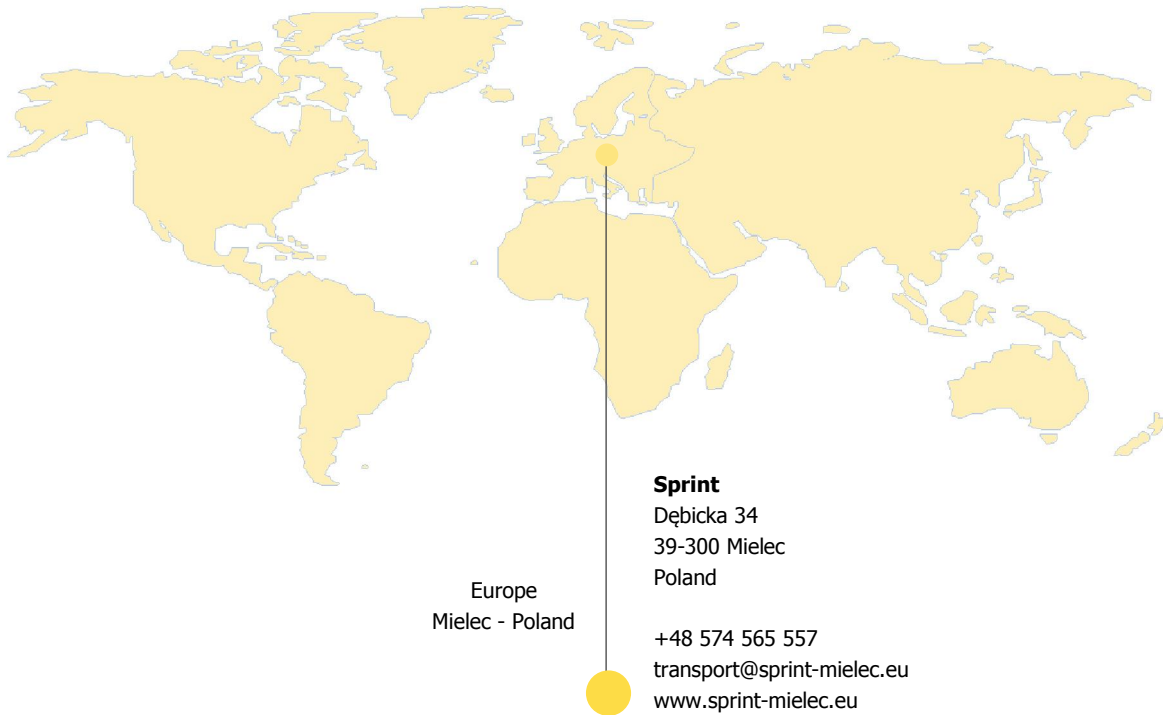

Contact Us

Our business partners

We are able to work with clients management systems CRM.